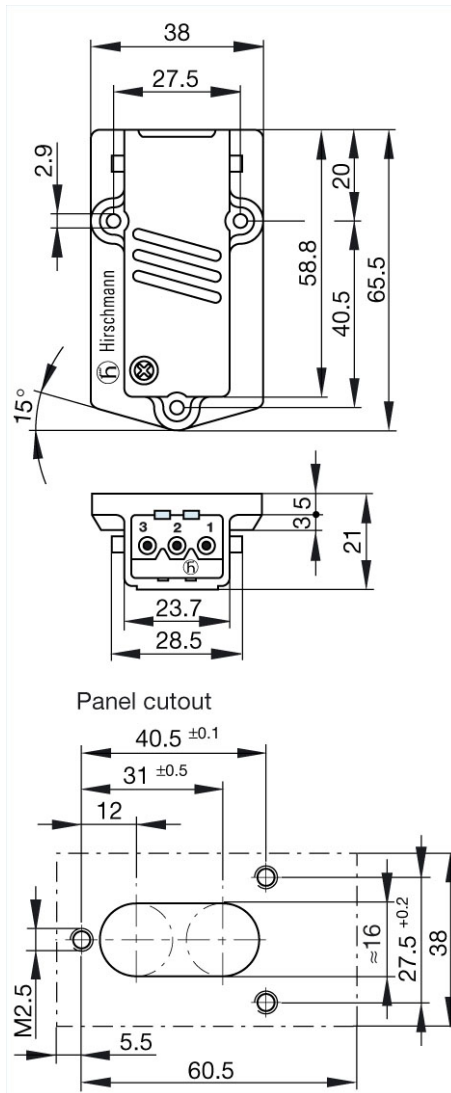

HIRSCHMANN

A BELDEN BRAND

Industrial Connecting Solutions:Rectangular Connectors:Power Connectors (ST series)-Surface mounted connector:STASAP 3 N grau/grey

<https://www.e-catalog.beldensolutions.com:443/link/57078-24228-256261-24351-24357-36015/en/conf/ui/state>

Picture

Drawing

Belden Deutschland GmbH

Im Gewerbepark 2

58579 Schalksmühle

Germany

Phone: +49 7127/14-1806

E-Mail: icos-sales@belden.com